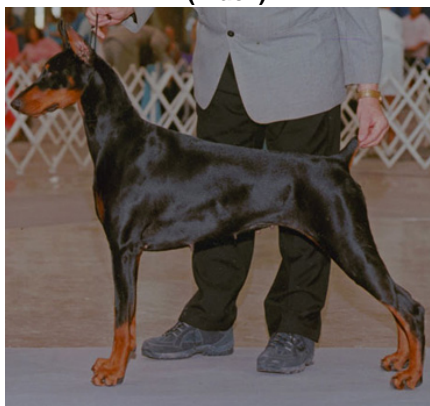

CH Foxfire's All That Jazz

**Dam: CH Kansa's Out Rageous Fortune
(Black)**

**Kansa's A Touch Of Class
(Black#3)**